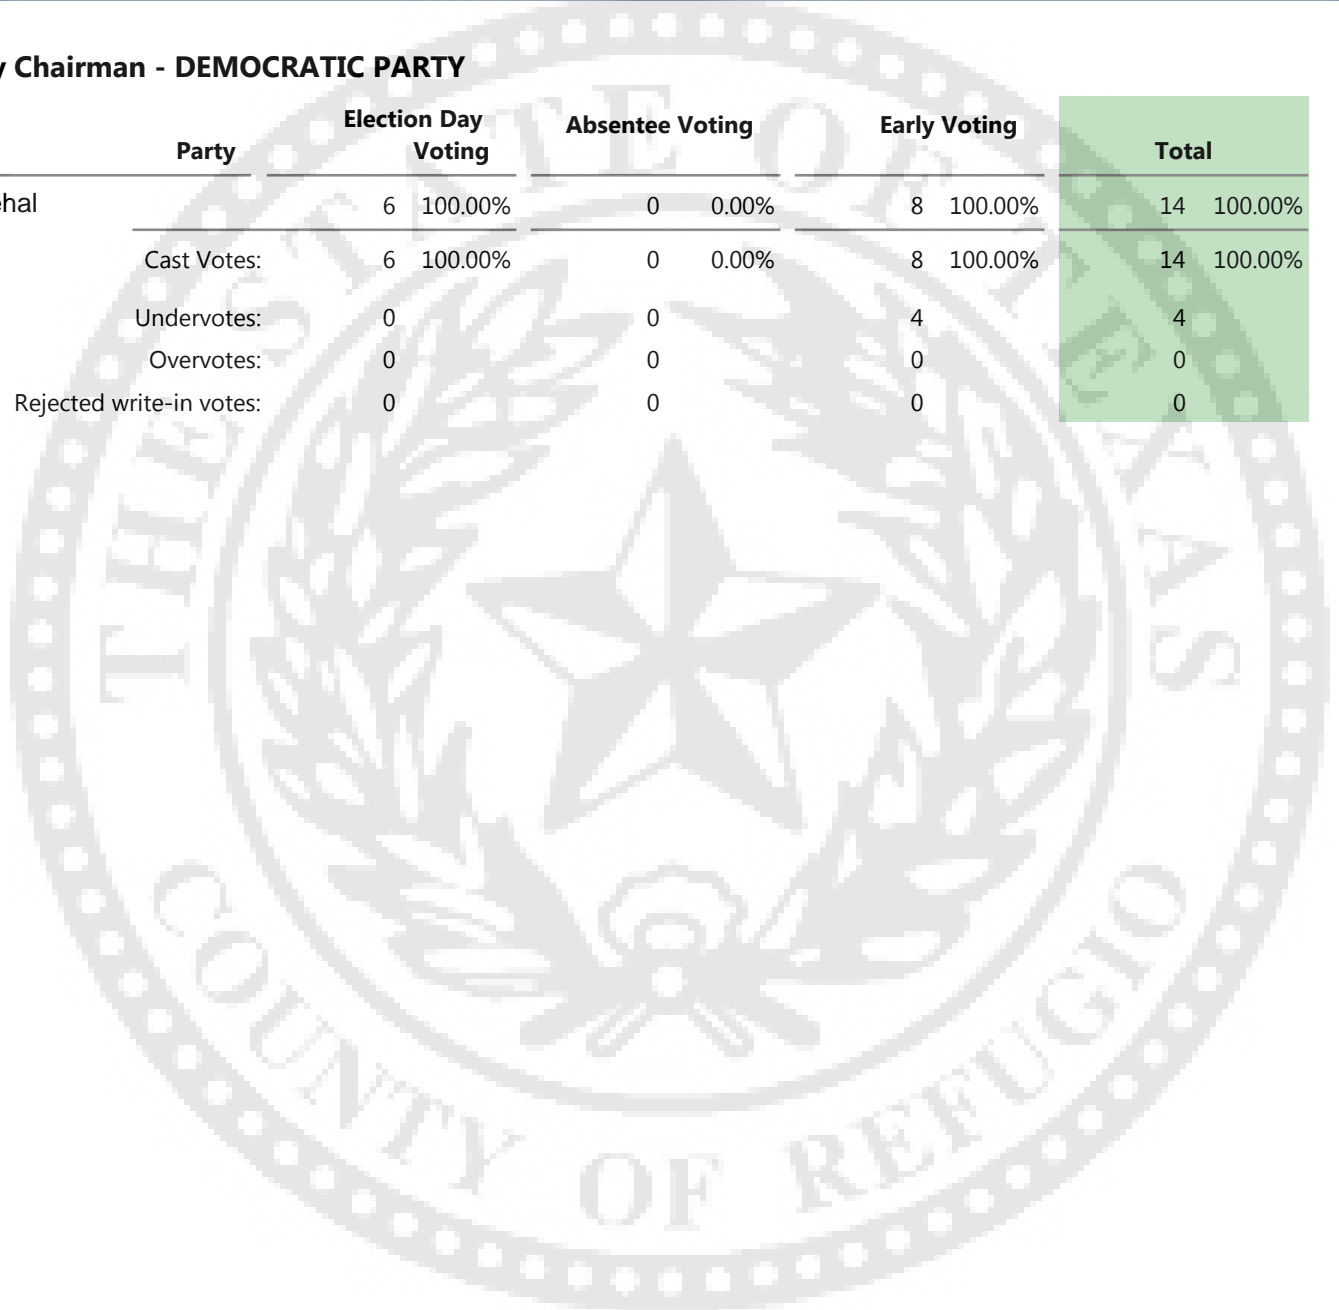

**Official results**

**Registered Voters**

295 of 4853 = 6.08 %

**Precincts Reporting**

10 of 10 = 100.00 %

**3A**

**County Chairman - DEMOCRATIC PARTY**

Choice	Party	Election Day Voting		Absentee Voting		Early Voting		Total	
		Count	Percentage	Count	Percentage	Count	Percentage	Count	Percentage
Ray Niehal		6	100.00%	0	0.00%	8	100.00%	14	100.00%
Cast Votes:		6	100.00%	0	0.00%	8	100.00%	14	100.00%
Undervotes:		0		0		4		4	
Overvotes:		0		0		0		0	
Rejected write-in votes:		0		0		0		0	