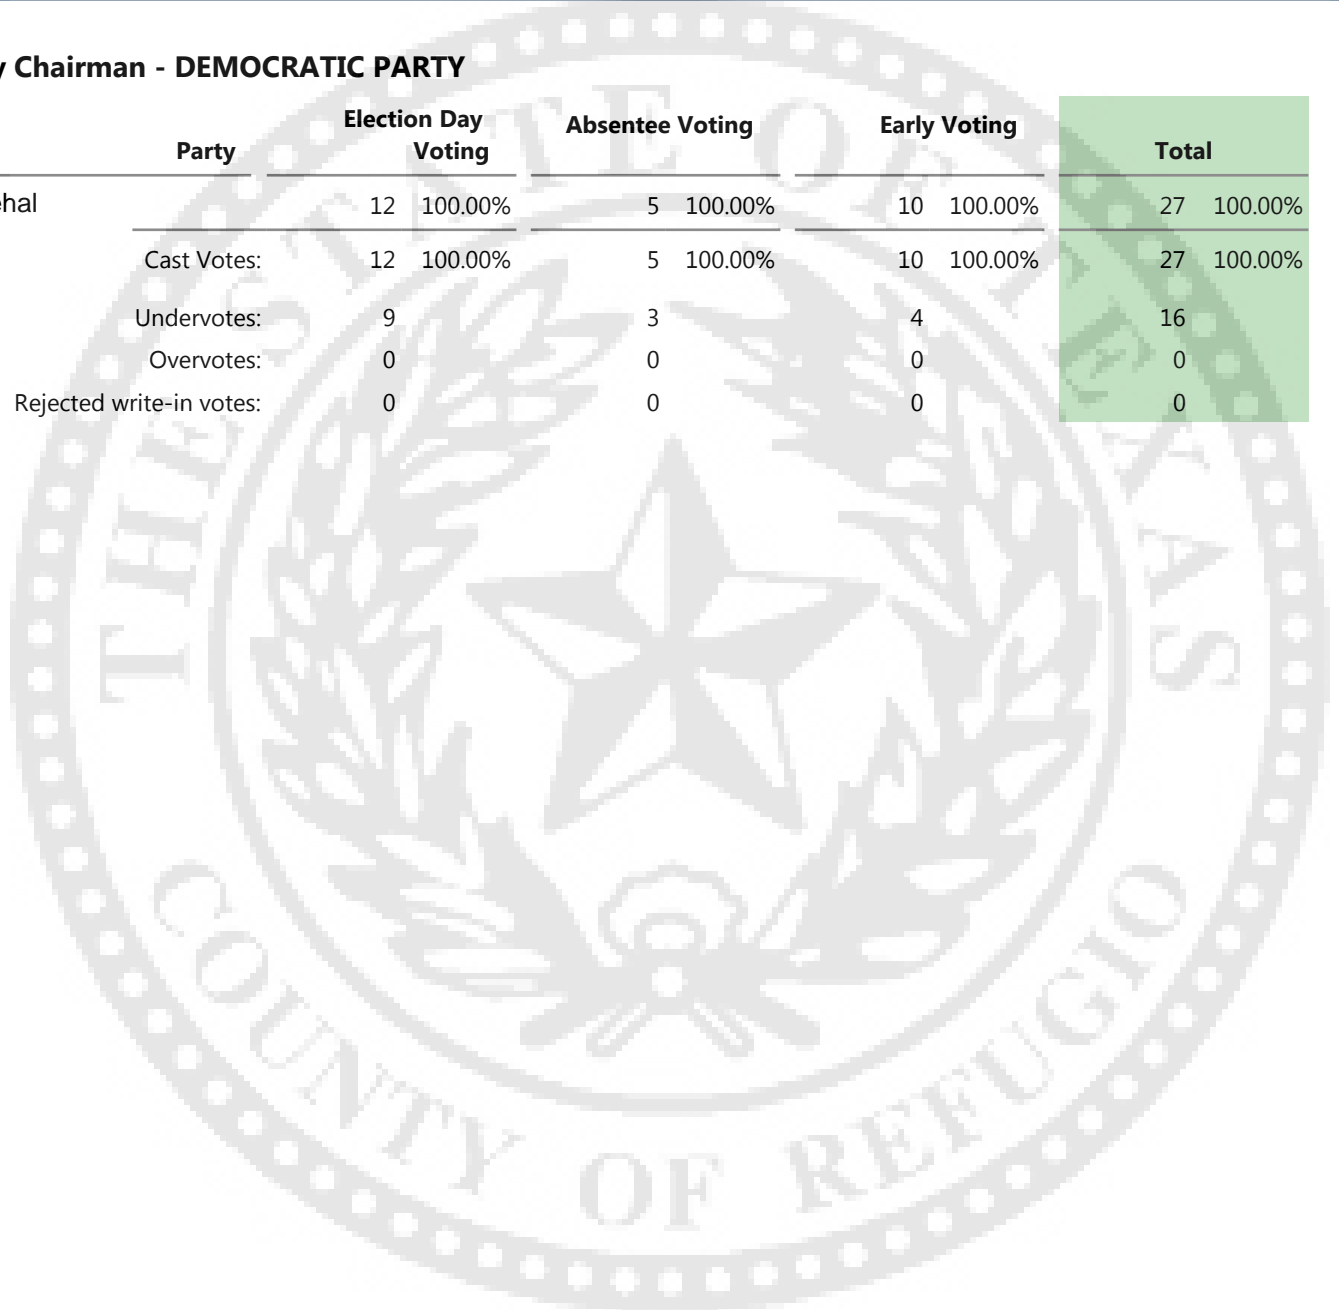

**Official results**

**Registered Voters**

295 of 4853 = 6.08 %

**Precincts Reporting**

10 of 10 = 100.00 %

2

**County Chairman - DEMOCRATIC PARTY**

Choice	Party	Election Day Voting		Absentee Voting		Early Voting		Total	
Ray Niehal		12	100.00%	5	100.00%	10	100.00%	27	100.00%
Cast Votes:		12	100.00%	5	100.00%	10	100.00%	27	100.00%
Undervotes:		9		3		4		16	
Overvotes:		0		0		0		0	
Rejected write-in votes:		0		0		0		0	