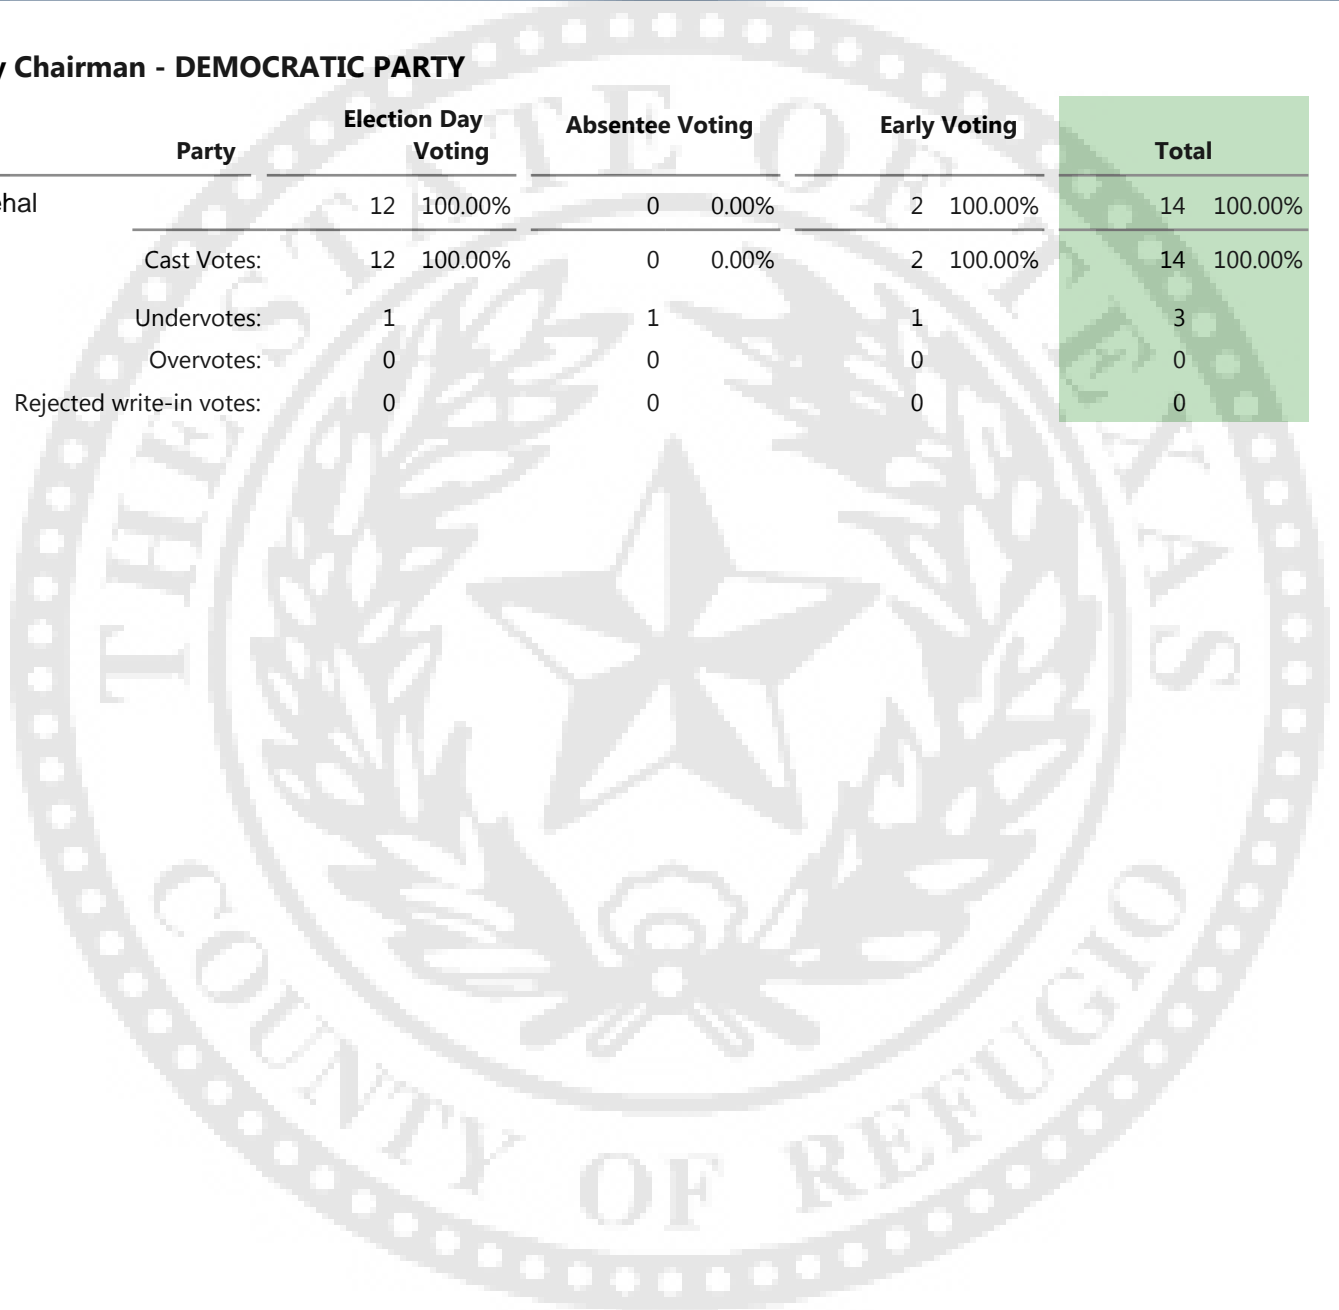

**Official results**

**Registered Voters**

295 of 4853 = 6.08 %

**Precincts Reporting**

10 of 10 = 100.00 %

**2B**

**County Chairman - DEMOCRATIC PARTY**

Choice	Party	Election Day Voting		Absentee Voting		Early Voting		Total	
Ray Niehal		12	100.00%	0	0.00%	2	100.00%	14	100.00%
Cast Votes:		12	100.00%	0	0.00%	2	100.00%	14	100.00%
Undervotes:		1		1		1		3	
Overvotes:		0		0		0		0	
Rejected write-in votes:		0		0		0		0	