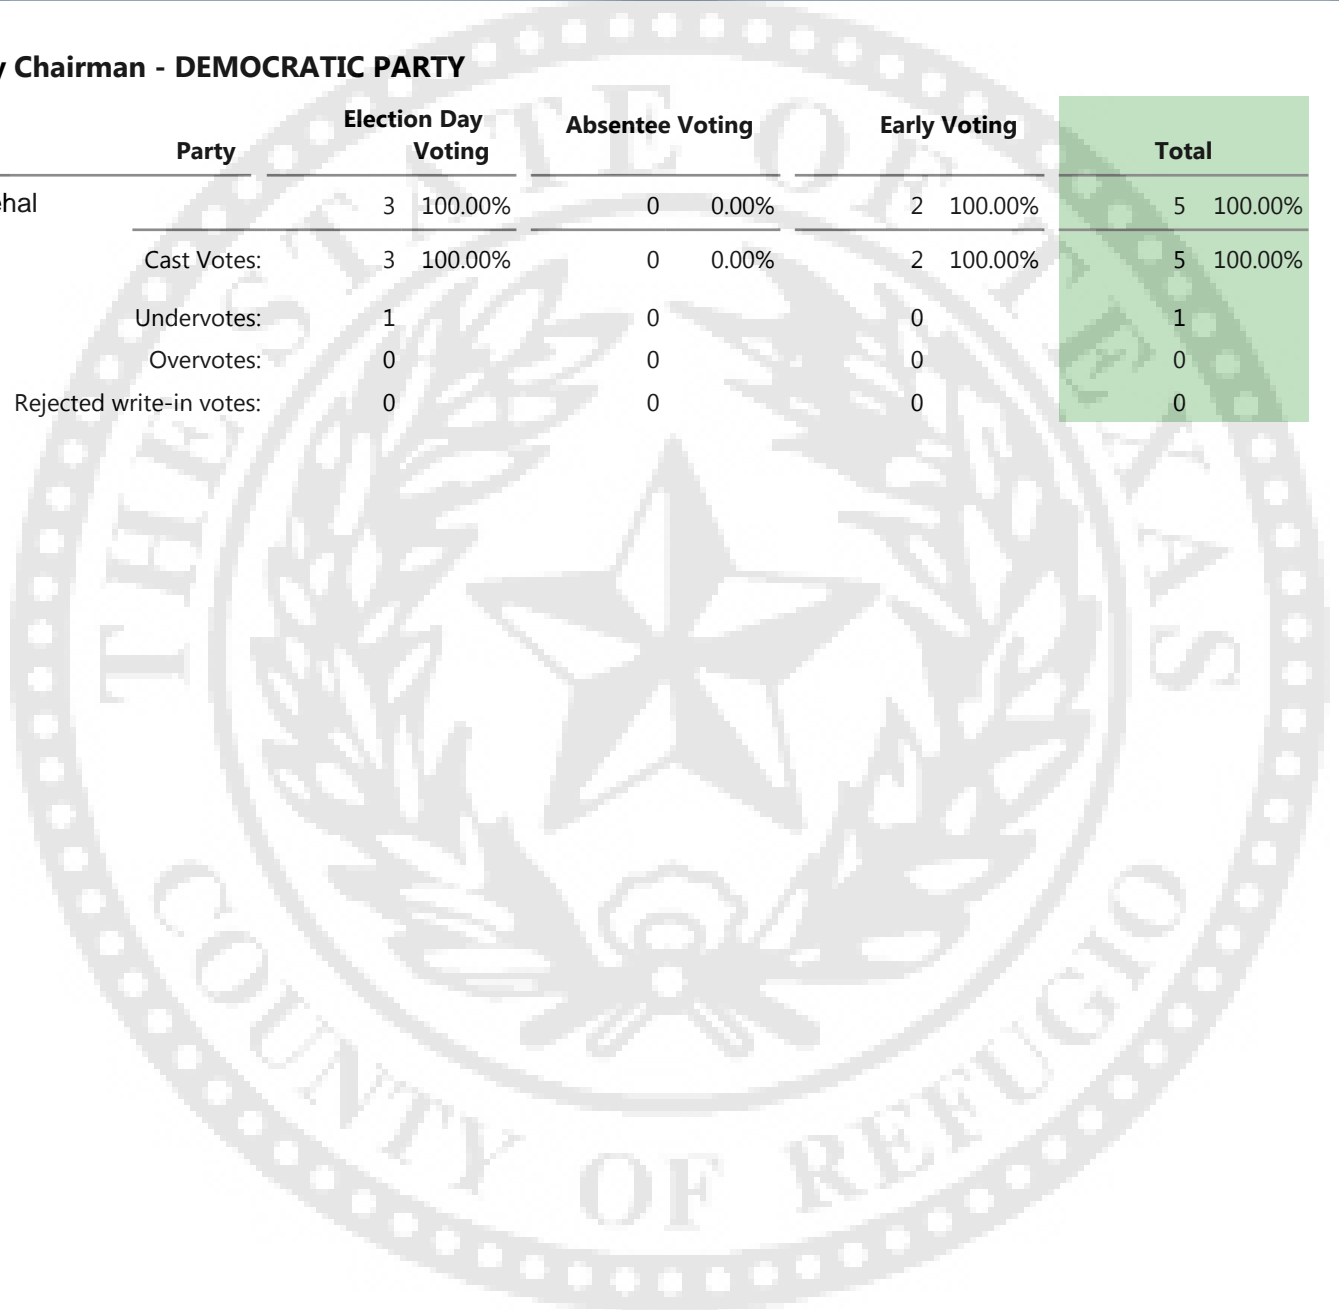

**Official results**

Registered Voters

295 of 4853 = 6.08 %

Precincts Reporting

10 of 10 = 100.00 %

2A

**County Chairman - DEMOCRATIC PARTY**

Choice	Party	Election Day Voting		Absentee Voting		Early Voting		Total	
		Count	Percentage	Count	Percentage	Count	Percentage	Count	Percentage
Ray Niehal		3	100.00%	0	0.00%	2	100.00%	5	100.00%
Cast Votes:		3	100.00%	0	0.00%	2	100.00%	5	100.00%
Undervotes:		1		0		0		1	
Overvotes:		0		0		0		0	
Rejected write-in votes:		0		0		0		0	