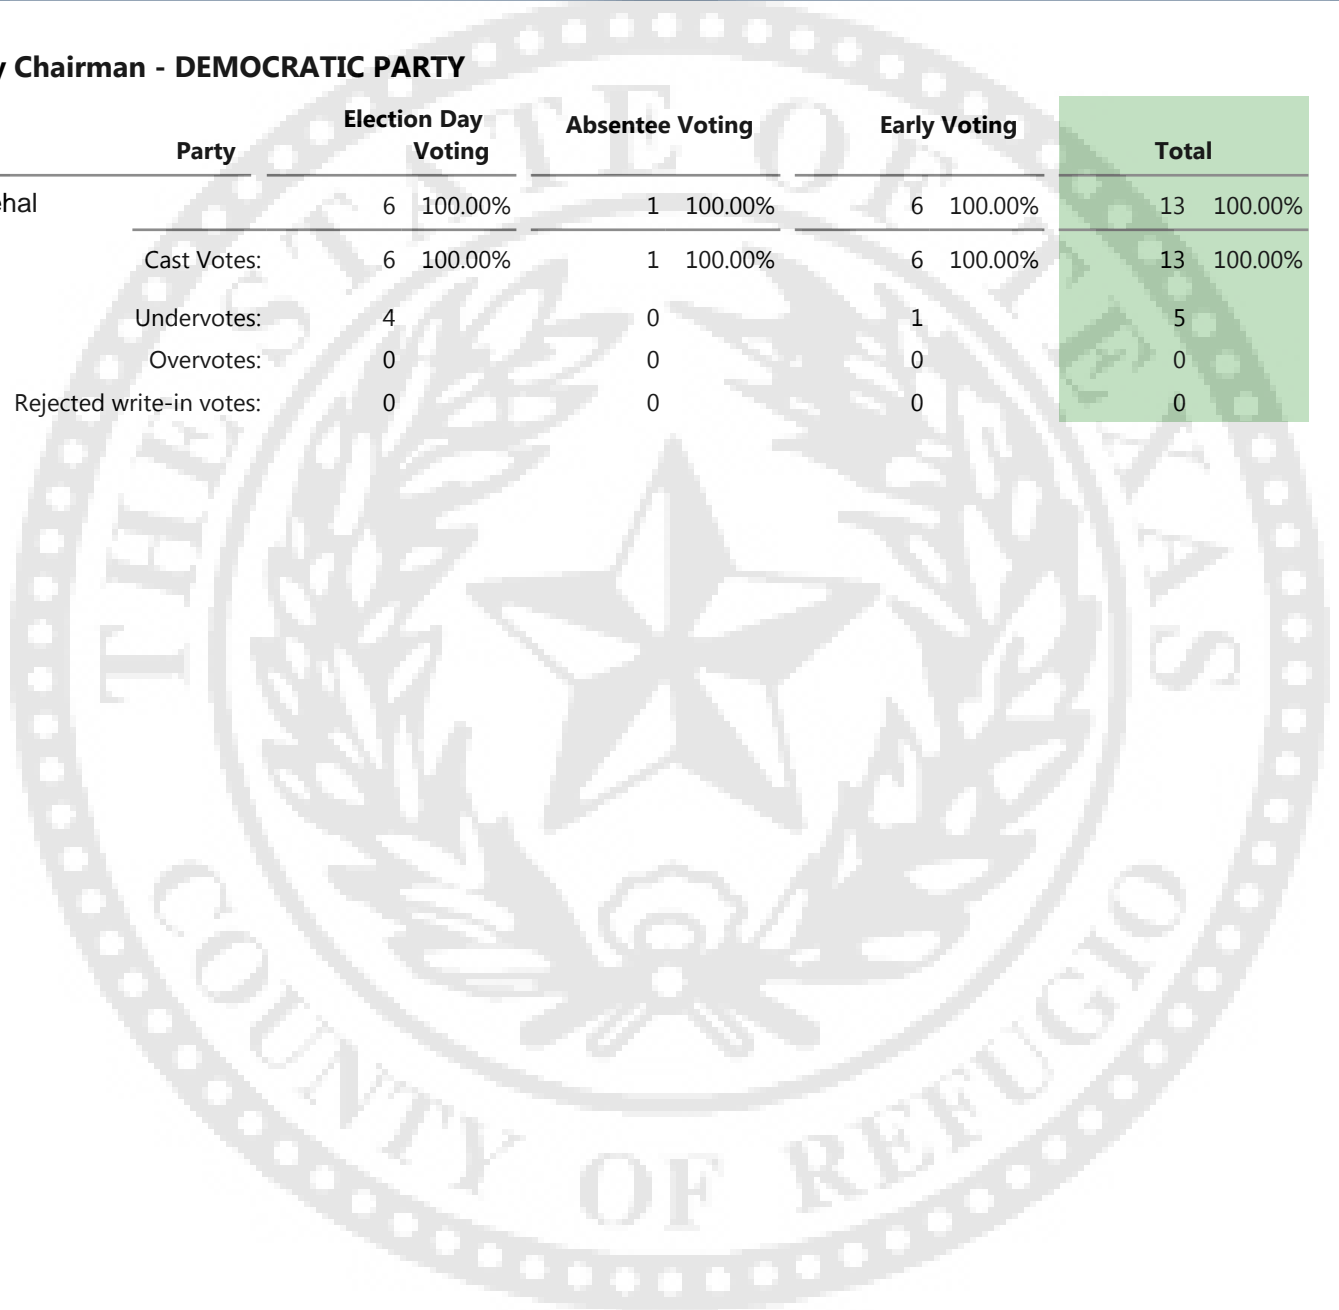

**Official results**

Registered Voters

295 of 4853 = 6.08 %

Precincts Reporting

10 of 10 = 100.00 %

3

**County Chairman - DEMOCRATIC PARTY**

Choice	Party	Election Day Voting		Absentee Voting		Early Voting		Total	
		Count	Percentage	Count	Percentage	Count	Percentage	Count	Percentage
Ray Niehal		6	100.00%	1	100.00%	6	100.00%	13	100.00%
Cast Votes:		6	100.00%	1	100.00%	6	100.00%	13	100.00%
Undervotes:		4		0		1		5	
Overvotes:		0		0		0		0	
Rejected write-in votes:		0		0		0		0	